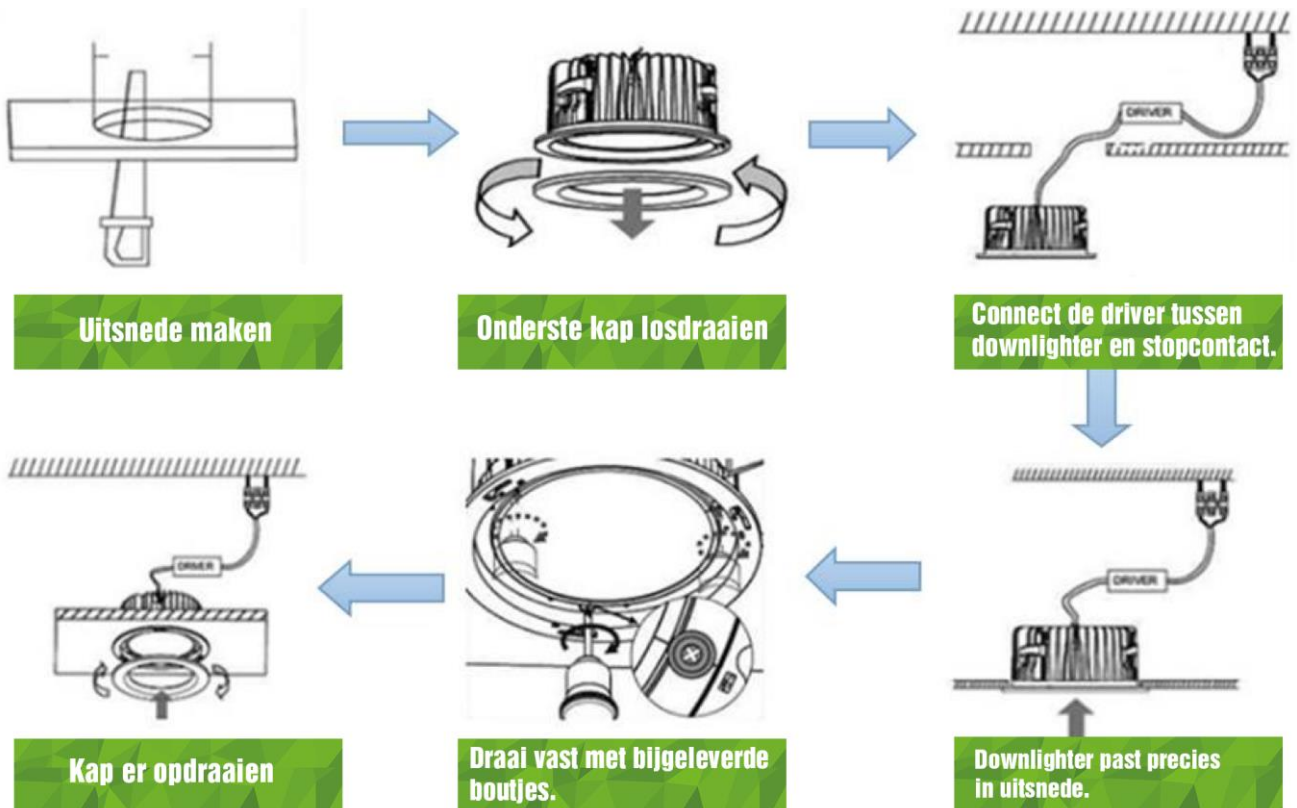

Lumen data

Model nr	CCT	CRI	LED power	System Power	LED Output	System Output
SL-HDLR-15W-X6	3000K	CRI 80	15W		1500lm	
SL-HDLR-15W-x6	4000K	CRI 80	15W		1500lm	

Lumen intensiteit

Lichthoek 110°:

Installatie

SmiLED Lighting BV
Handelsweg 30-32
9482 WE Tynaarlo